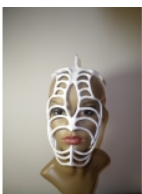

FANTASY/LUXURY COLLECTION

LM071

Reference: LM071 [Web link](#)

Colours: Red/Black
Cloth lined to prevent any allergies. Comfortable and adaptable.

Visit our website www.leatherdesigns.es/