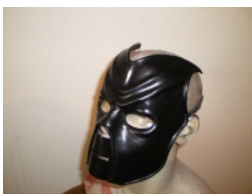

LM068

Reference: LM068 [Web link](http://www.leatherdesigns.es/)

Colours: Red/Black Cloth lined to prevent any allergies. Comfortable and adaptable.

Visit our website www.leatherdesigns.es/