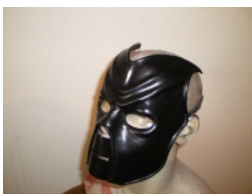

LM068

Reference: LM068 [Web link](http://www.leatherdesigns.es/)

Colours: Red/Black Cloth lined to prevent any allergies. Comfortable and adaptable.

Visit our website [www.leatherdesigns.es/](http://www.leatherdesigns.es/)